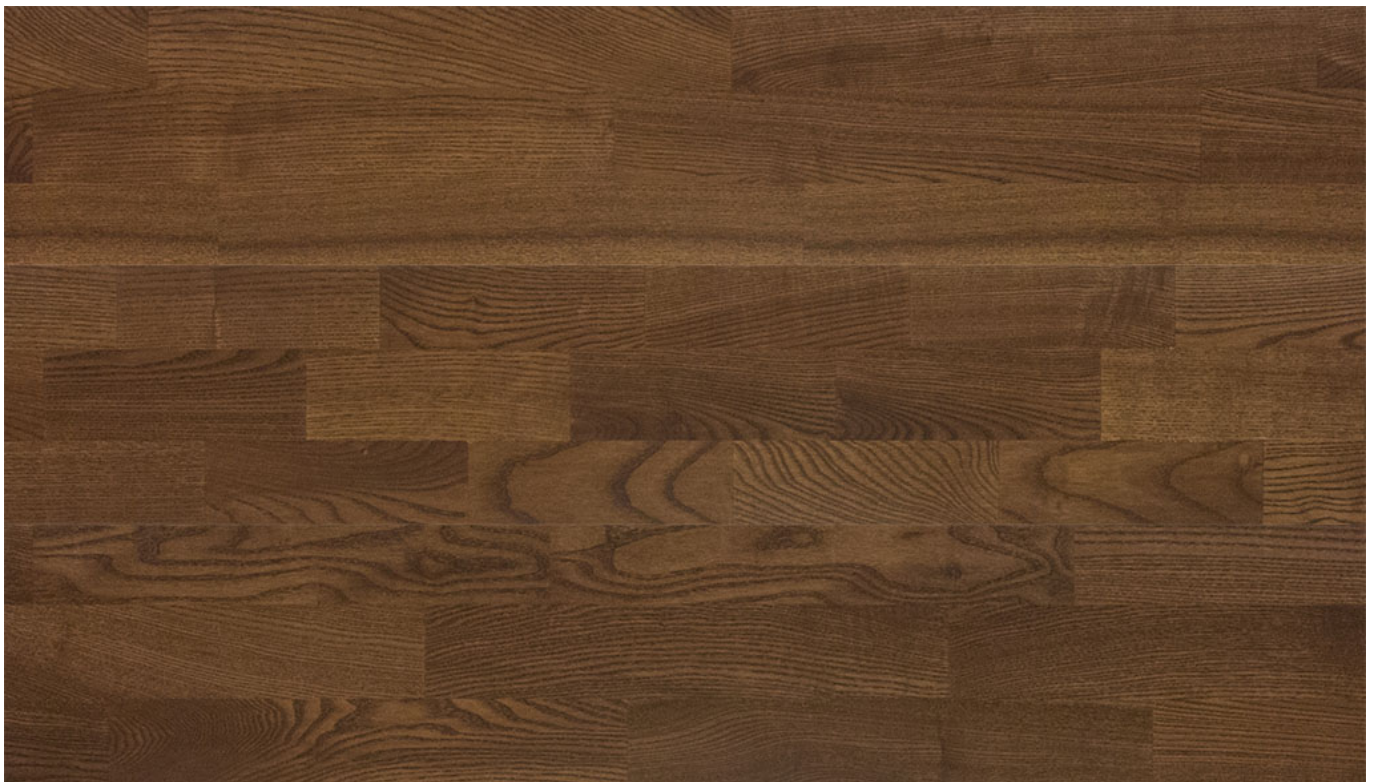

3 Strip Ash Antique 6011 Matt Lac

Wood	ash
Pattern	3
Grading	custom
Brushing	no
Stained Pores	no
Joint	EstaClic (Patented by Unilin) or T&G
Surface Treatment	matt lacquer
Color Tone	brown
Wood Hardness (Brinell)	3,3 - 4,1
Dimensions	14 x 204 x 2200 mm
Package	1 pack = 6 boards, 1 pallet = 50 packs
Index	9056