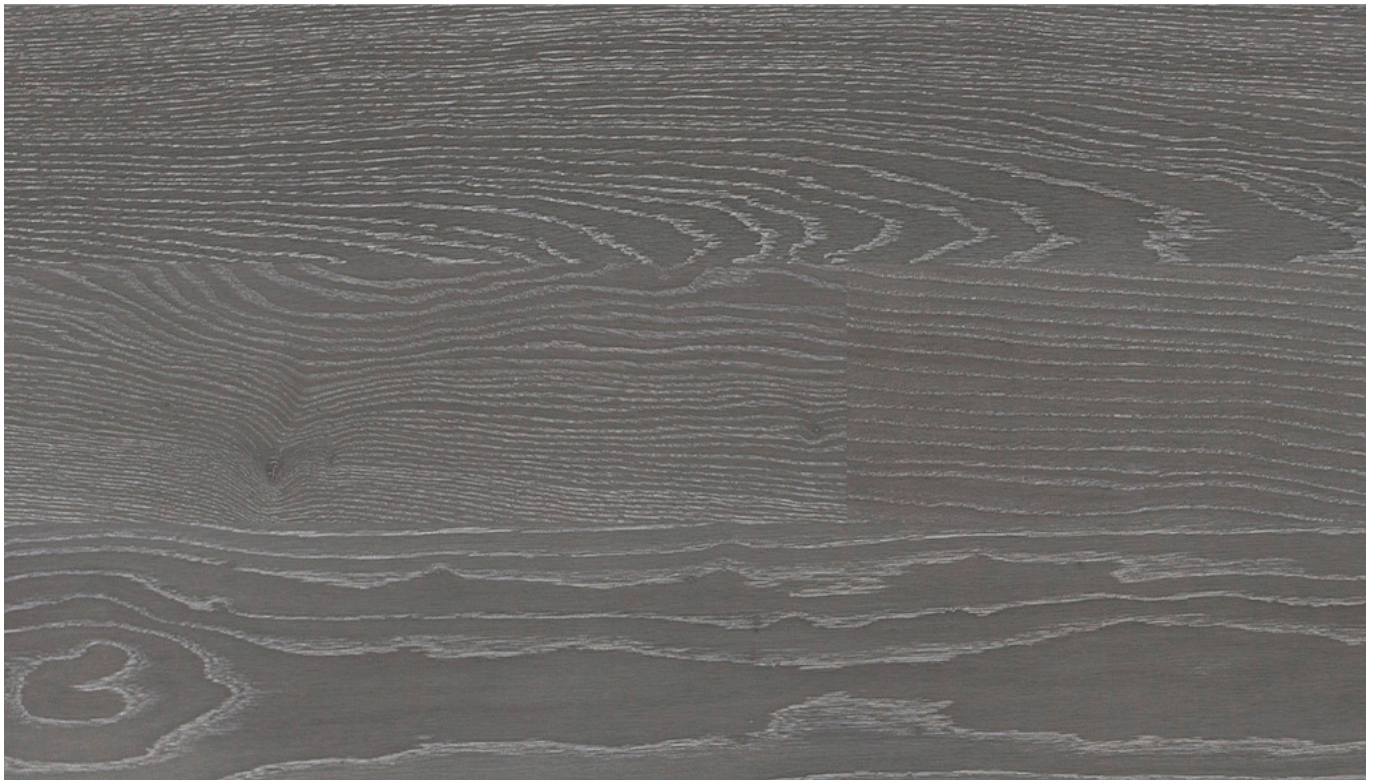

1 Strip Oak AB Dusky Grey White Pores Matt Lac

Wood	oak
Pattern	1
Grading	custom
Brushing	yes
Stained Pores	yes
Joint	EstaClic (Patented by Unilin) or T&G
Surface Treatment	matt lacquer
Color Tone	grey
Wood Hardness (Brinell)	2,9 - 3,7
Dimensions	14x150-240x2100-2390 mm
Package	1 pack = 6 boards, 1 pallet = 50 packs
Index	9029