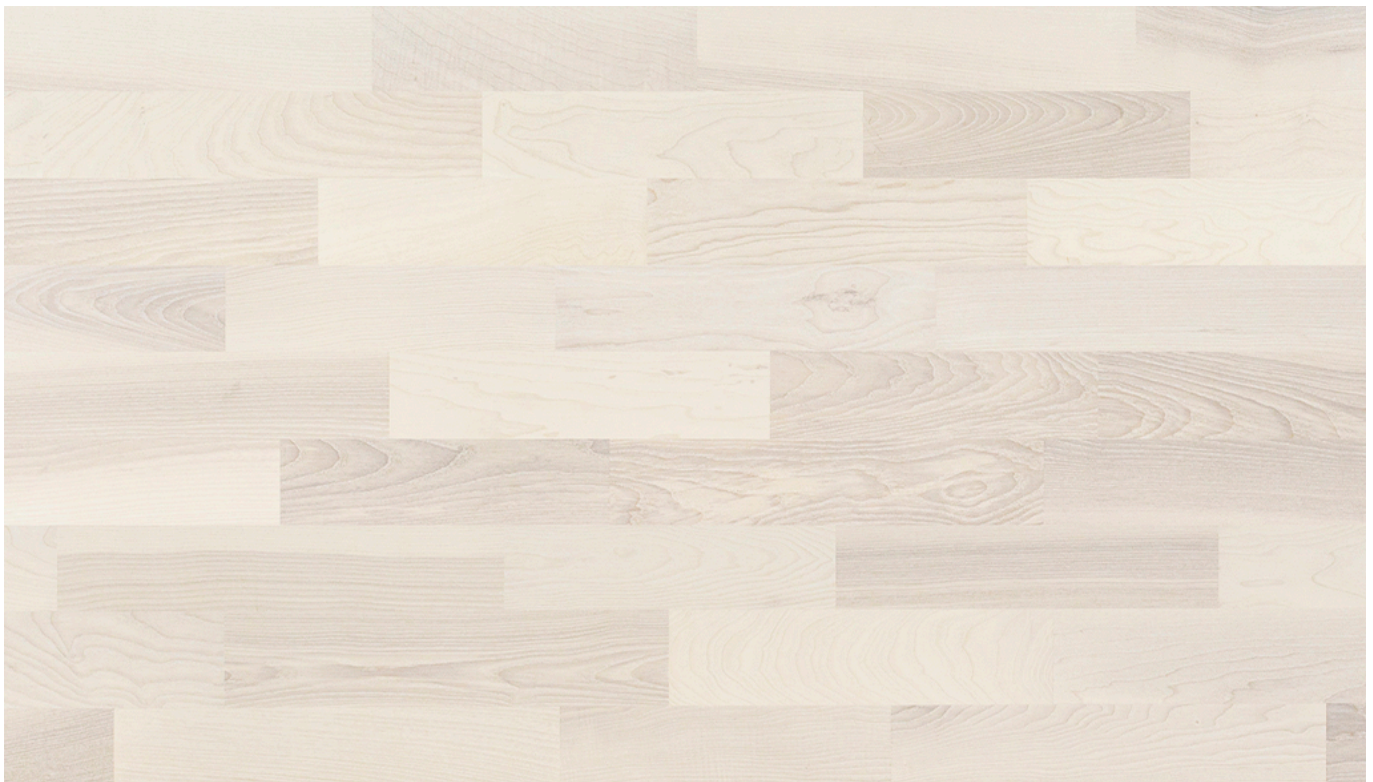

### 3 Strip Ash Elegant Frost Ivory Pores Matt Lac

Wood	ash
Pattern	3
Grading	custom
Brushing	yes
Stained Pores	yes
Joint	EstaClic (Patented by Unilin) or T&G
Surface Treatment	matt lacquer
Color Tone	white
Wood Hardness (Brinell)	3,3 - 4,1
Dimensions	14 x 204 x 2200 mm
Package	1 pack = 6 boards, 1 pallet = 50 packs
Index	9037