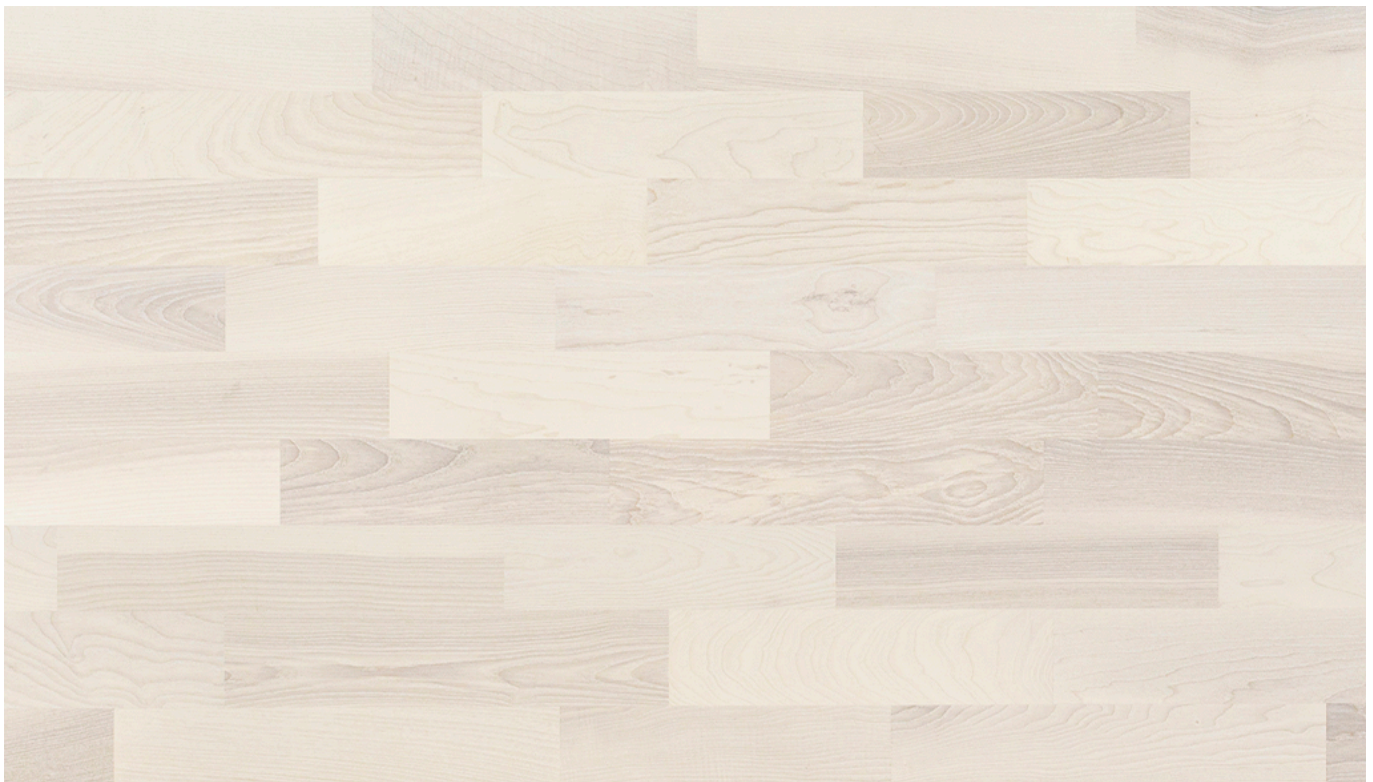

3 Strip Ash Elegant Frost Ivory Pores Matt Lac

Wood	ash
Pattern	3
Grading	custom
Brushing	yes
Stained Pores	yes
Joint	EstaClic (Patented by Unilin) or T&G
Surface Treatment	matt lacquer
Color Tone	white
Wood Hardness (Brinell)	3,3 - 4,1
Dimensions	14 x 204 x 2200 mm
Package	1 pack = 6 boards, 1 pallet = 50 packs
Index	9037