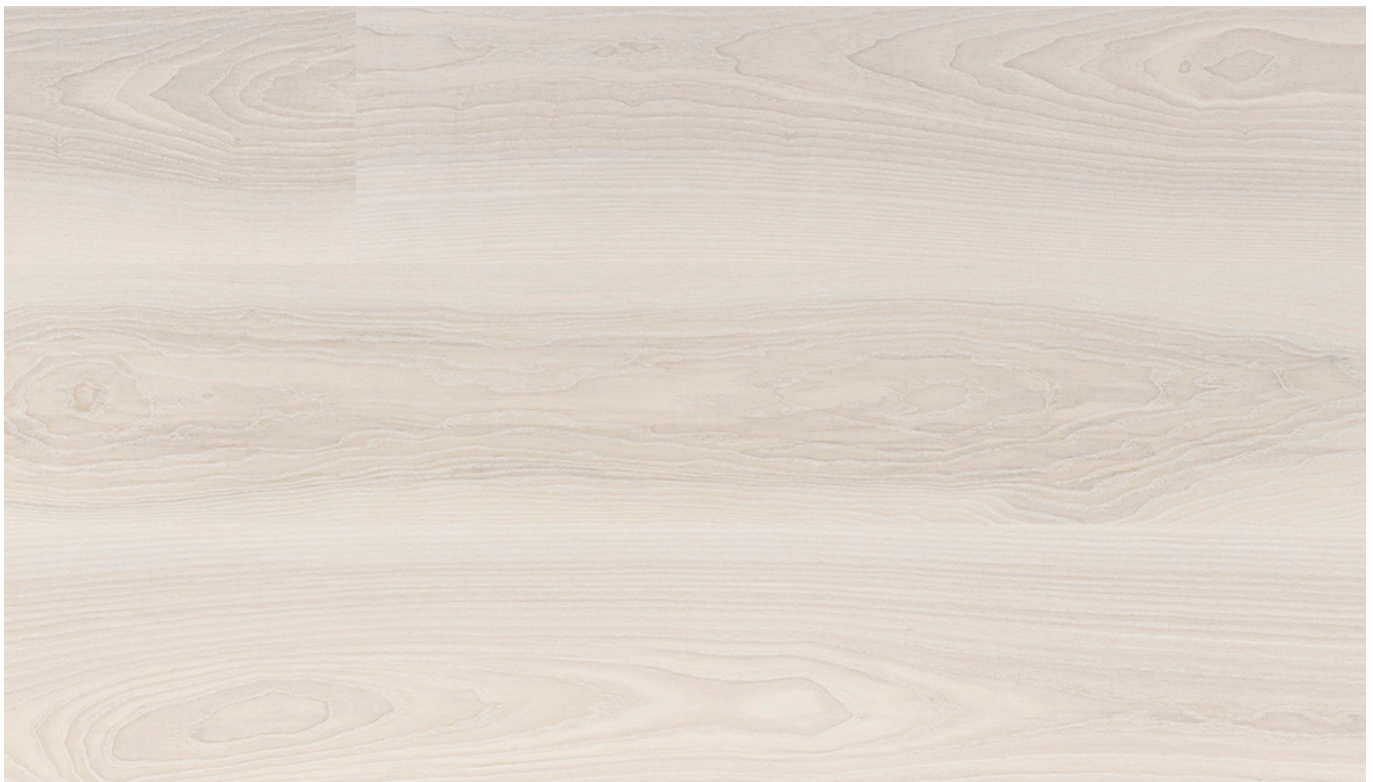

1 Strip Ash Elegant Frost Ivory Pores Matt Lac

Wood	ash
Pattern	1
Grading	custom
Brushing	yes
Stained Pores	yes
Joint	EstaClic (Patented by Unilin) or T&G
Surface Treatment	matt lacquer
Color Tone	white
Wood Hardness (Brinell)	3,3 - 4,1
Dimensions	14x150-240x2100-2390 mm
Package	1 pack = 6 boards, 1 pallet = 50 packs
Index	9040