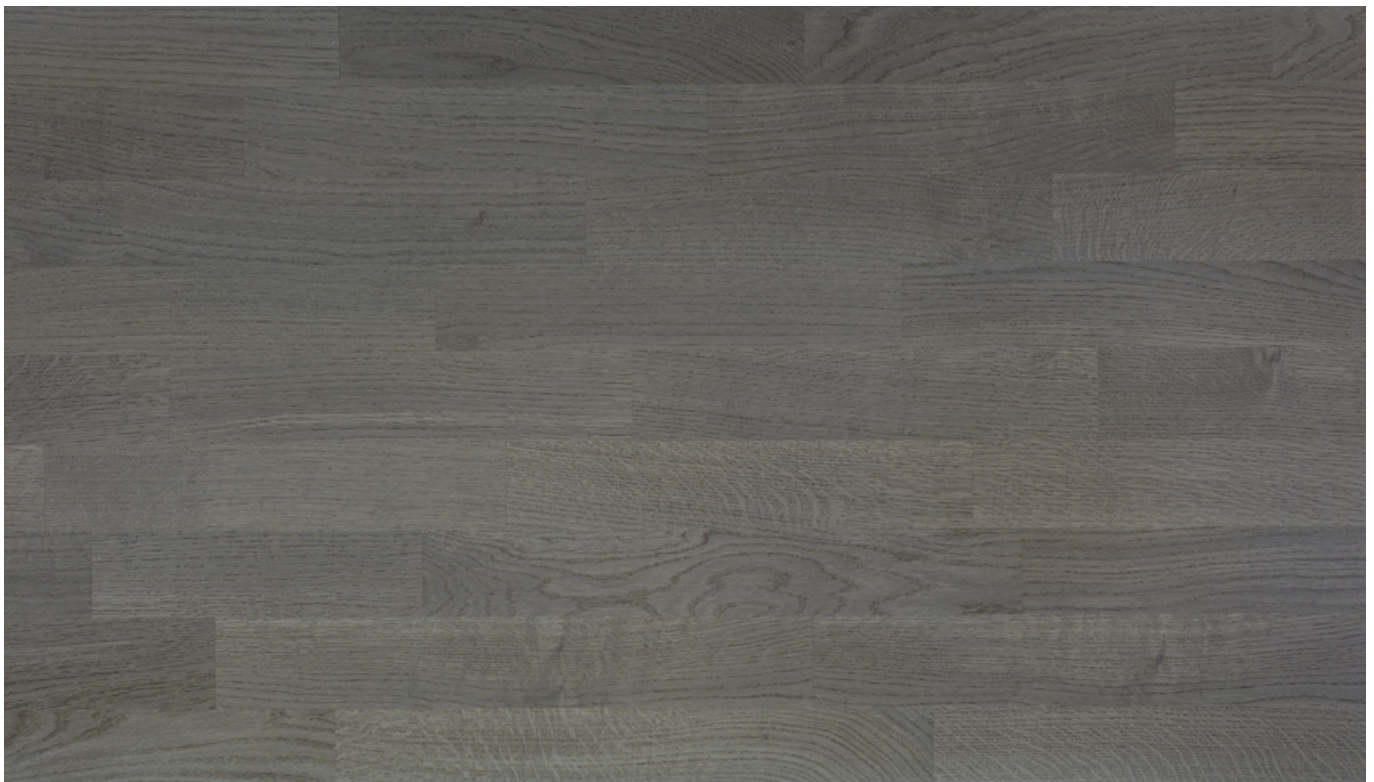

1 Strip Oak BC Castle Grey Matt Lac

Wood	oak
Pattern	1
Grading	custom
Brushing	no
Stained Pores	no
Joint	EstaClic (Patented by Unilin) or T&G
Surface Treatment	matt lacquer
Color Tone	grey
Wood Hardness (Brinell)	2,9 - 3,7
Dimensions	14x150-240x2100-2390 mm
Package	1 pack = 6 boards, 1 pallet = 50 packs
Index	5351