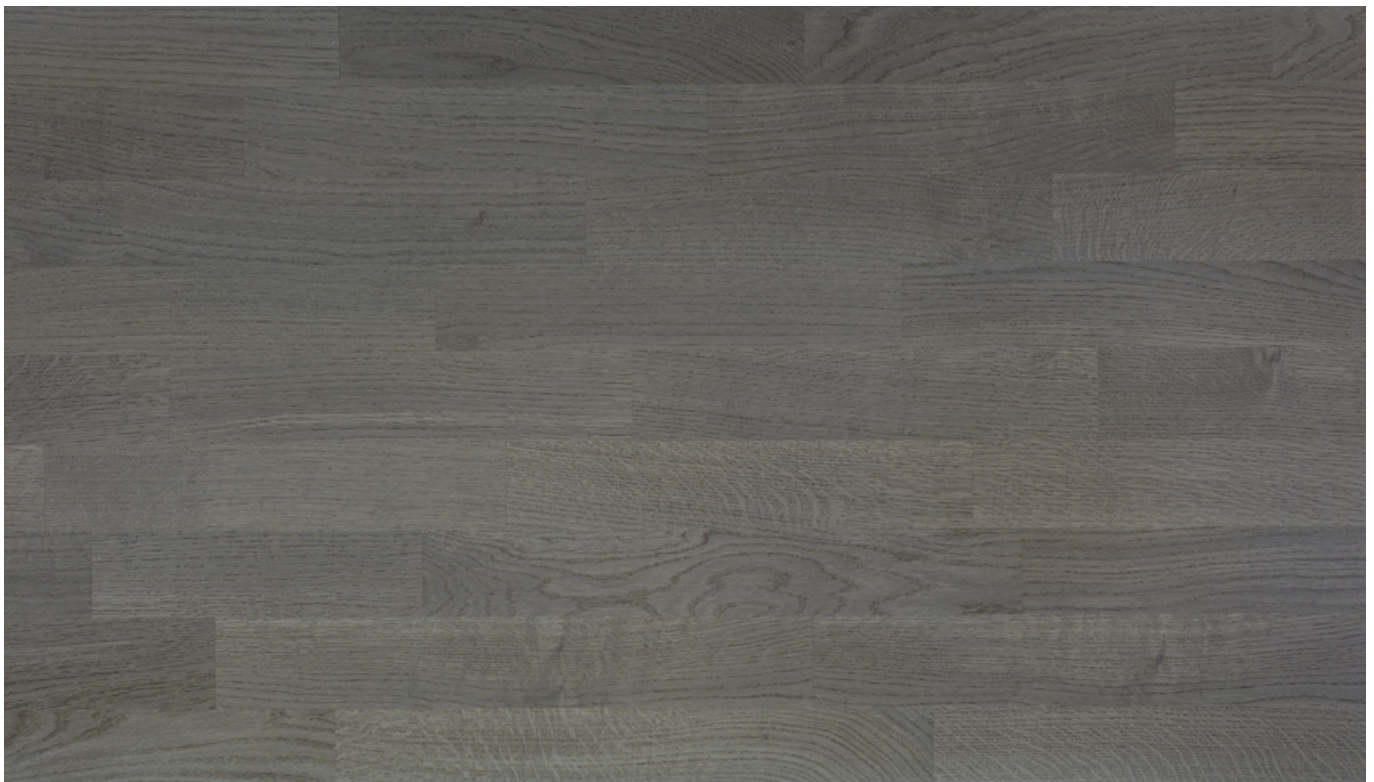

3 Strip Oak BC Castle Grey Matt Lac

Wood	oak
Pattern	1
Grading	custom
Brushing	no
Stained Pores	no
Joint	EstaClic (Patented by Unilin) or T&G
Surface Treatment	matt lacquer
Color Tone	grey
Wood Hardness (Brinell)	2,9 - 3,7
Dimensions	14x150-240x2100-2390 mm
Package	1 pack = 6 boards, 1 pallet = 50 packs
Index	5351