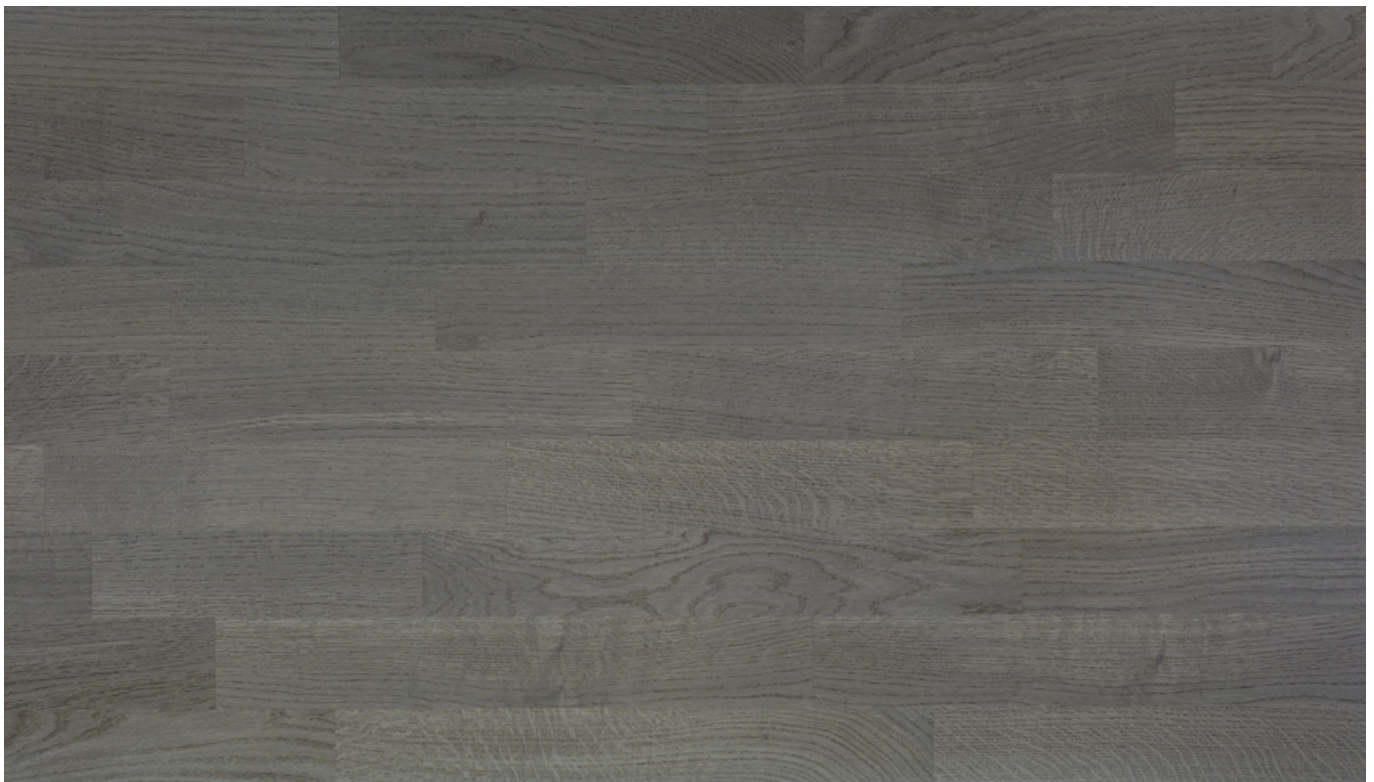

### 3 Strip Oak BC Castle Grey Matt Lac

Wood	oak
Pattern	1
Grading	custom
Brushing	no
Stained Pores	no
Joint	EstaClic (Patented by Unilin) or T&G
Surface Treatment	matt lacquer
Color Tone	grey
Wood Hardness (Brinell)	2,9 - 3,7
Dimensions	14x150-240x2100-2390 mm
Package	1 pack = 6 boards, 1 pallet = 50 packs
Index	5351