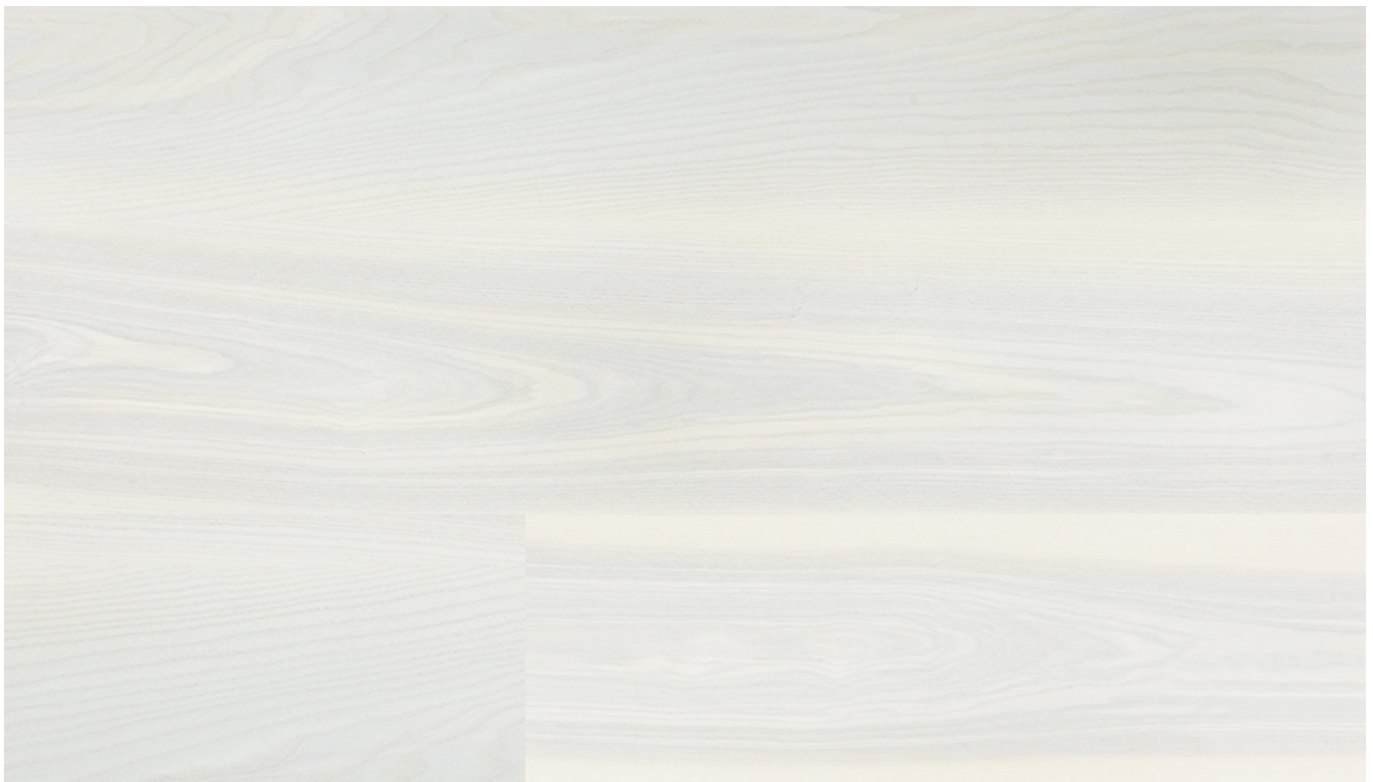

1 Strip Ash Elegant Bianco Perla Matt Lac

Wood	ash
Pattern	1
Grading	custom
Brushing	no
Stained Pores	no
Joint	EstaClic (Patented by Unilin) or T&G
Surface Treatment	matt lacquer
Color Tone	white
Wood Hardness (Brinell)	3,3 - 4,1
Dimensions	14x150-240x2100-2390 mm
Package	1 pack = 6 boards, 1 pallet = 50 packs
Index	5699