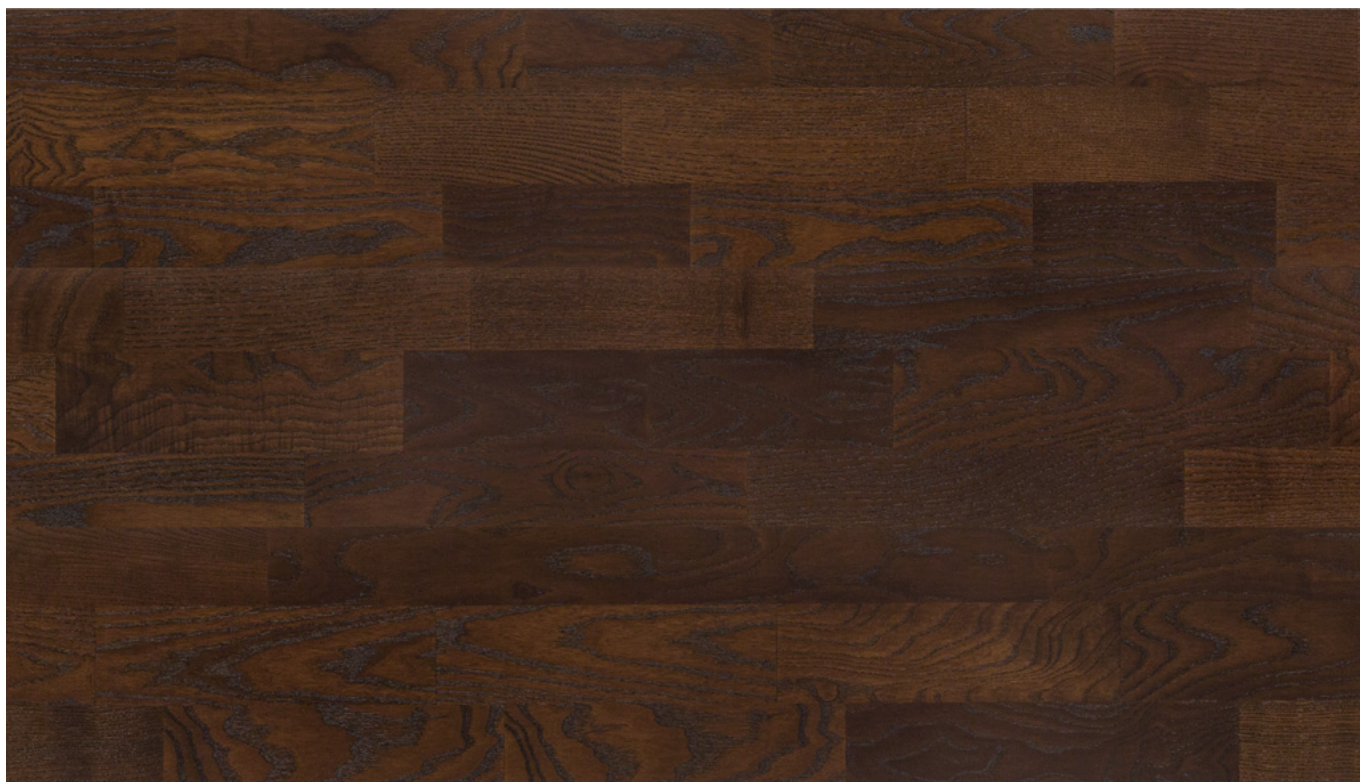

3 Strip Ash Dark Thermo Brush Extra Matt Lac 10-15 gl.

Wood	ash
Pattern	3
Grading	custom
Brushing	yes
Stained Pores	no
Joint	EstaClic (Patented by Unilin) or T&G
Surface Treatment	matt lacquer
Color Tone	brown
Wood Hardness (Brinell)	3,3 - 4,1
Dimensions	14 x 204 x 2200 mm
Package	1 pack = 6 boards, 1 pallet = 50 packs
Index	5802