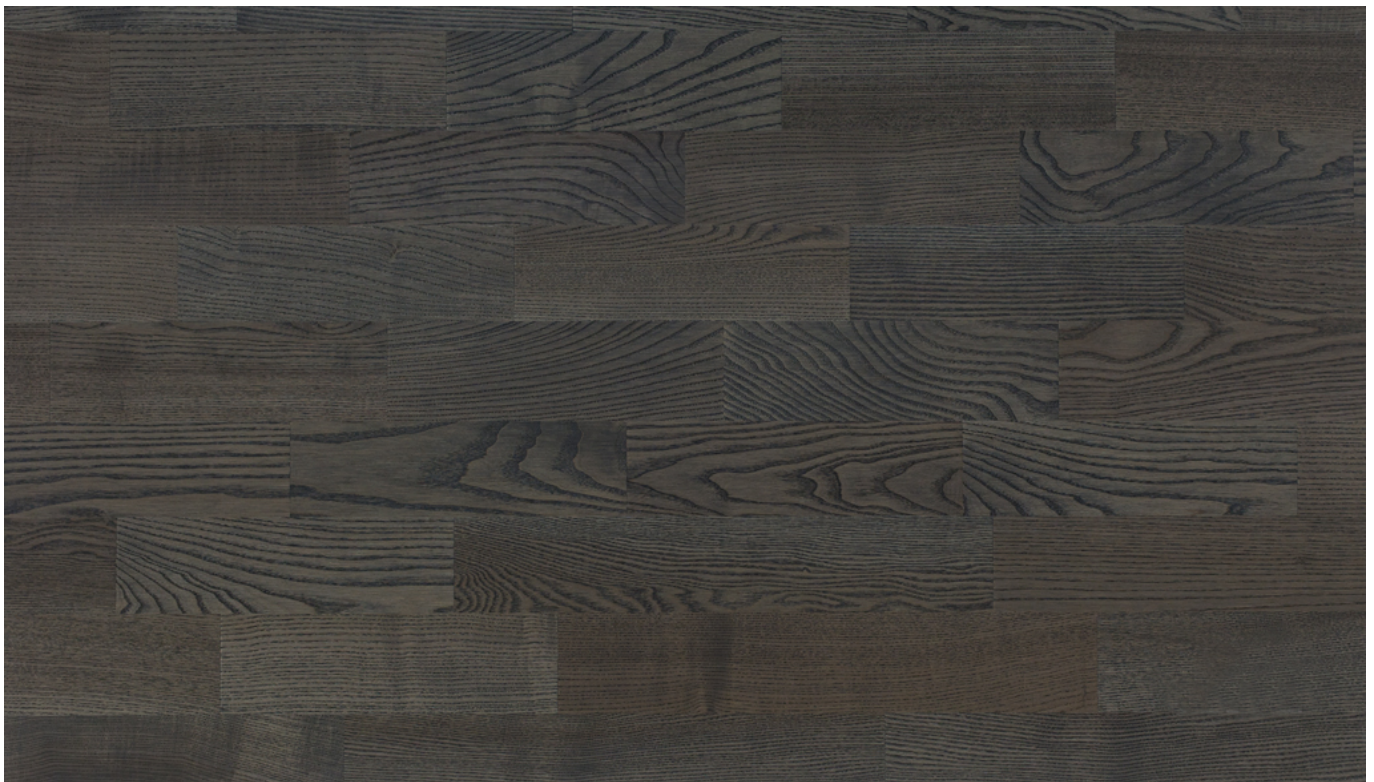

3 Strip Ash Elegant Lava Grey Extra Matt Lac gloss 5%

Wood	ash
Pattern	3
Grading	custom
Brushing	yes
Stained Pores	yes
Joint	EstaClic (Patented by Unilin) or T&G
Surface Treatment	matt lacquer
Color Tone	grey
Wood Hardness (Brinell)	3,3 - 4,1
Dimensions	14 x 204 x 2200 mm
Package	1 pack = 6 boards, 1 pallet = 50 packs
Index	9219