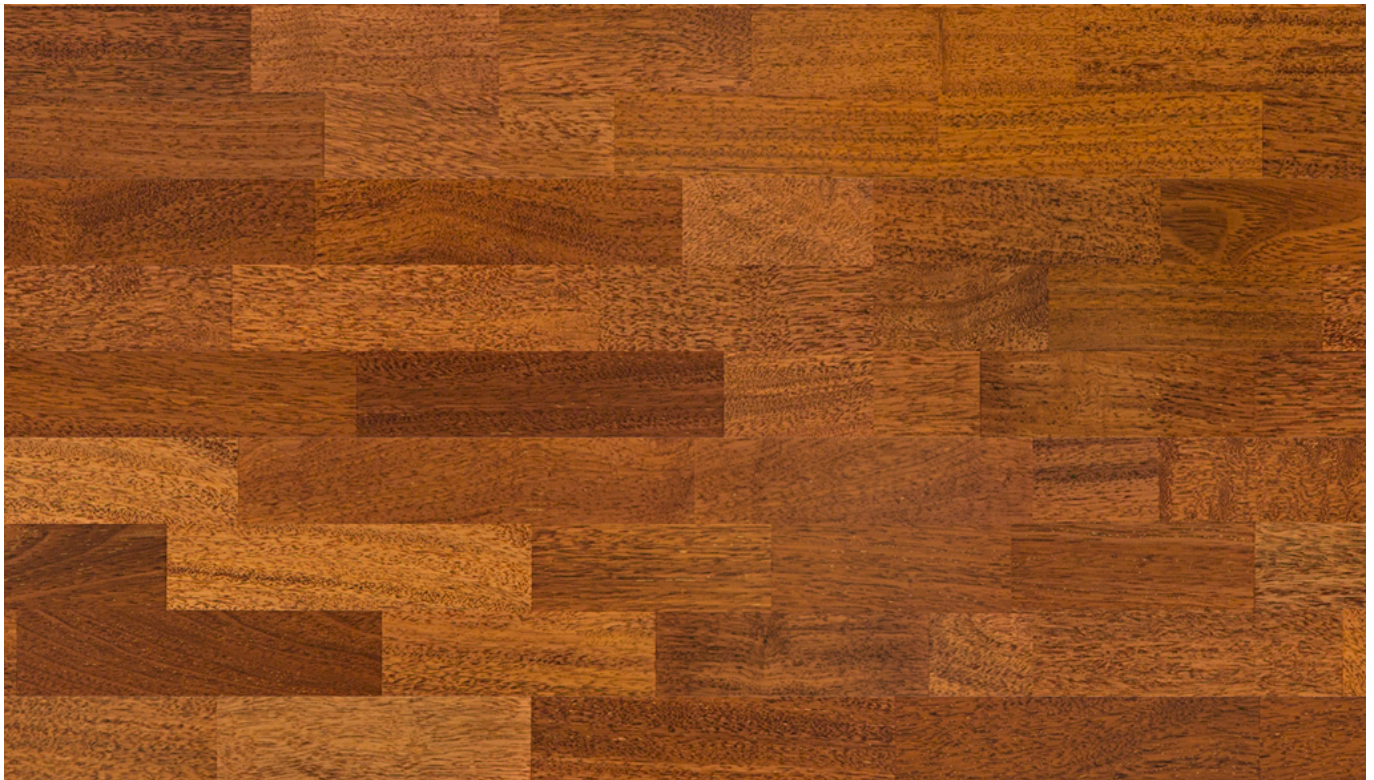

3 Strip Merbau Matt Lac

Wood	merbau
Pattern	3
Grading	custom
Brushing	no
Stained Pores	no
Joint	EstaClic (Patented by Unilin) or T&G
Surface Treatment	matt lacquer
Color Tone	red
Wood Hardness (Brinell)	4,1 - 4,9
Dimensions	14 x 204 x 2200 mm
Package	1 pack = 6 boards, 1 pallet = 50 packs
Index	3701