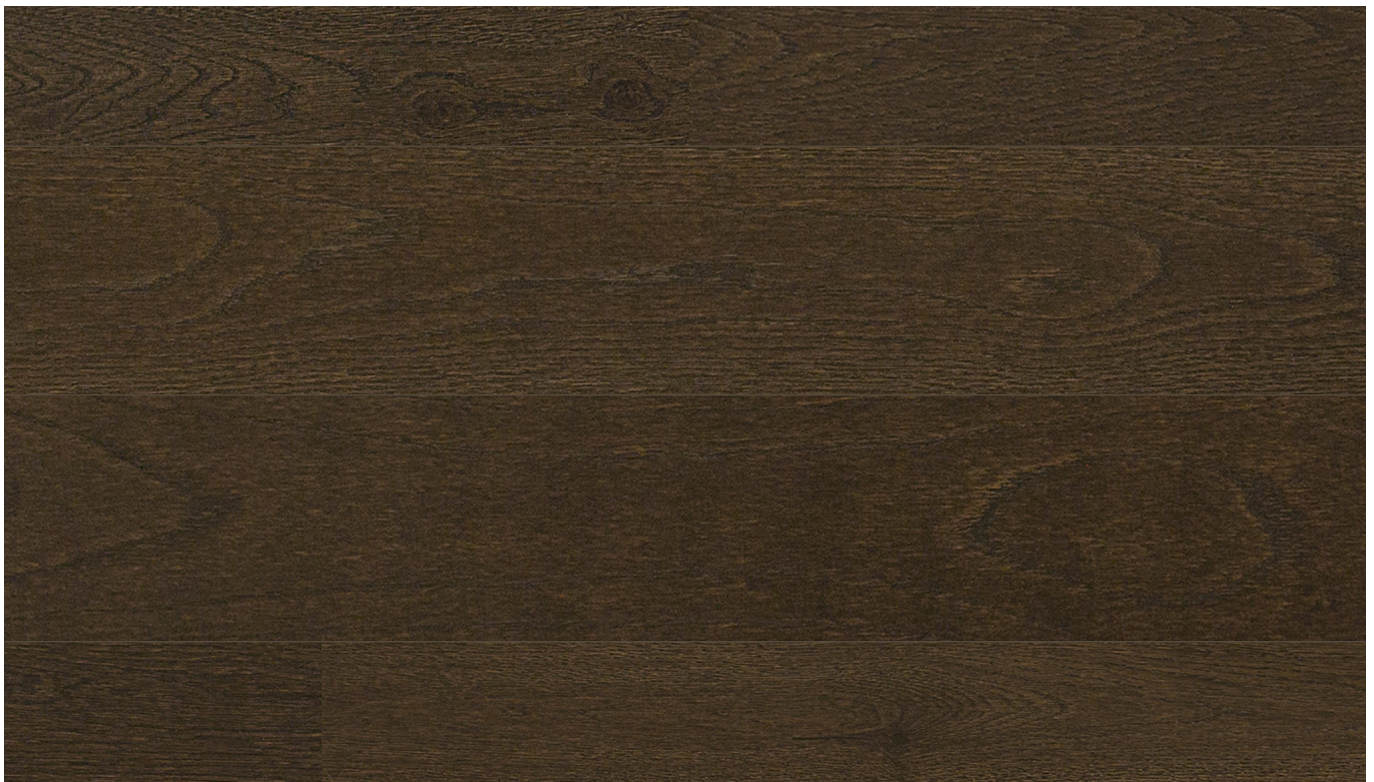

## 1 Strip Oak BC Tobacco Brown Matt Lac. 2B Brushed

Wood	oak
Pattern	1
Grading	BC
Brushing	yes
Stained Pores	no
Joint	EstaClic (Patented by Unilin) or T&G
Surface Treatment	matt lacquer
Color Tone	brown
Wood Hardness (Brinell)	2,9 - 3,7
Dimensions	14 x 160 x 2000 mm
Package	1 Pack 6 pcs: 1,92 m2
Index	11161